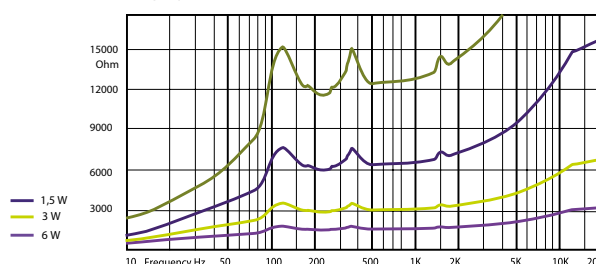

Speakers are certified by Intertek.

HORIZONTAL / VERTICAL POLAR DIAGRAM

— Horizontal / Vertical

FREQUENCY RESPONSE

IMPEDANCE

Technical Specifications	EVAC 5EN
Rated power	6 W
Transformer power taps	6 W - 3 W - 1,5 W - 0,75 W - 0,25 W
Sensitivity	87 dB (1W / 1m)
Maximum SPL	95 dB (Pmax / 1m) at 1 kHz
Frequency response	180 Hz - 17,5 kHz
Dispersion at 1000 Hz	180 ° conical
Driver dimensions	5" (127 mm)
Dimensions	ø 190 mm x 94 mm
Weight	1,1 kg
Material	Steel
Colour	White (RAL 9016)