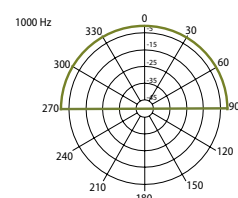

CEILING LOUDSPEAKERS

EVAC Voice Evacuation Loudspeaker EN54-24 Certified

Metal ceiling loudspeakers with built-in 100V transformer, ceramic terminal, thermal fuse, steel grill and steel fire dome certified according to EN54-24 standard.

Speakers are certified by Intertek.

HORIZONTAL / VERTICAL POLAR DIAGRAM

— Horizontal / Vertical

FREQUENCY RESPONSE

IMPEDANCE

Technical Specifications	EVAC 5EN
Rated power	6 W
Transformer power taps	6 W - 3 W - 1,5 W - 0,75 W - 0,25 W
Sensitivity	87 dB (1W / 1m)
Maximum SPL	95 dB (Pmax / 1m) at 1 kHz
Frequency response	180 Hz - 17,5 kHz
Dispersion at 1000 Hz	180 ° conical
Driver dimensions	5" (127 mm)
Dimensions	ø 190 mm x 94 mm
Weight	1,1 kg
Material	Steel
Colour	White (RAL 9016)