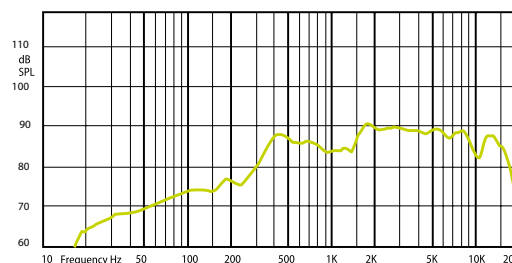

Speakers are certified by Intertek.

HORIZONTAL / VERTICAL POLAR DIAGRAM

— Horizontal / Vertical

FREQUENCY RESPONSE

IMPEDANCE

Technical Specifications	EVAC 5EN
Rated power	6 W
Transformer power taps	6 W - 3 W - 1,5 W - 0,75 W - 0,25 W
Sensitivity	87 dB (1W / 1m)
Maximum SPL	95 dB (Pmax / 1m) at 1 kHz
Frequency response	180 Hz - 17,5 kHz
Dispersion at 1000 Hz	180 ° conical
Driver dimensions	5" (127 mm)
Dimensions	ø 190 mm x 94 mm
Weight	1,1 kg
Material	Steel
Colour	White (RAL 9016)