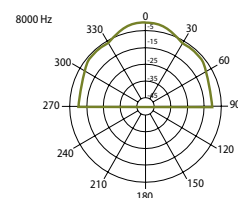

CEILING LOUDSPEAKERS

EVAC Voice Evacuation Loudspeaker EN54-24 Certified

Metal ceiling loudspeakers with built-in 100V transformer, ceramic terminal, thermal fuse, steel grill and steel fire dome certified according to EN54-24 standard.

Speakers are certified by Intertek.

HORIZONTAL / VERTICAL POLAR DIAGRAM

— Horizontal / Vertical

FREQUENCY RESPONSE

IMPEDANCE

Technical Specifications	EVAC 5EN
Rated power	6 W
Transformer power taps	6 W - 3 W - 1,5 W - 0,75 W - 0,25 W
Sensitivity	87 dB (1W / 1m)
Maximum SPL	95 dB (Pmax / 1m) at 1 kHz
Frequency response	180 Hz - 17,5 kHz
Dispersion at 1000 Hz	180 ° conical
Driver dimensions	5" (127 mm)
Dimensions	ø 190 mm x 94 mm
Weight	1,1 kg
Material	Steel
Colour	White (RAL 9016)