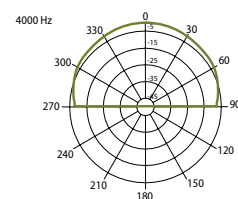

CEILING LOUDSPEAKERS

EVAC Voice Evacuation Loudspeaker EN54-24 Certified

Metal ceiling loudspeakers with built-in 100V transformer, ceramic terminal, thermal fuse, steel grill and steel fire dome certified according to EN54-24 standard.

Speakers are certified by Intertek.

HORIZONTAL / VERTICAL POLAR DIAGRAM

— Horizontal / Vertical

FREQUENCY RESPONSE

IMPEDANCE

Technical Specifications	EVAC 5EN
Rated power	6 W
Transformer power taps	6 W - 3 W - 1,5 W - 0,75 W - 0,25 W
Sensitivity	87 dB (1W / 1m)
Maximum SPL	95 dB (Pmax / 1m) at 1 kHz
Frequency response	180 Hz - 17,5 kHz
Dispersion at 1000 Hz	180 ° conical
Driver dimensions	5" (127 mm)
Dimensions	ø 190 mm x 94 mm
Weight	1,1 kg
Material	Steel
Colour	White (RAL 9016)